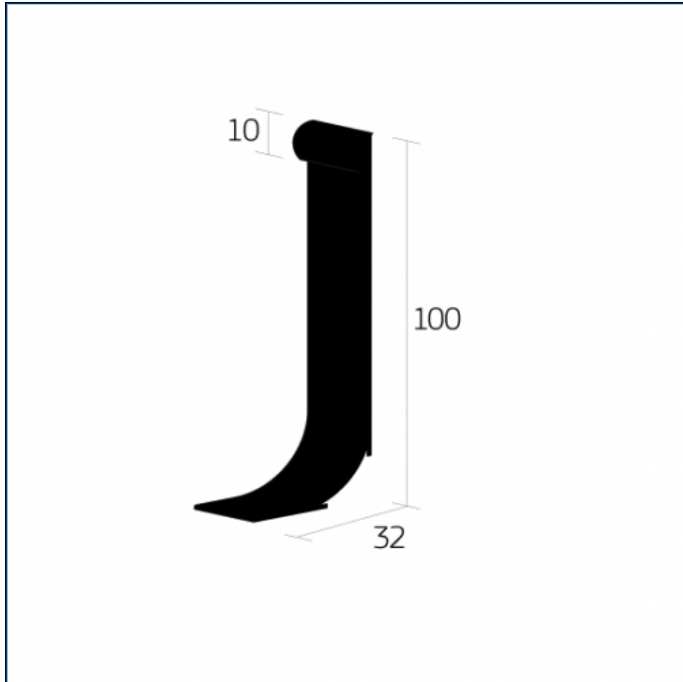

### CCF2 SLIMLINE COMBINED COVE FORMER AND CAPPING STRIP

### SPECIFICATIONS

<b>ID</b>	4720
<b>Material</b>	PVC
<b>Height (mm)</b>	100
<b>Width (mm)</b>	32
<b>Gauge (mm)</b>	10
<b>Fitting Method</b>	Contact Adhesive
<b>Environment</b>	Internal
<b>Use with</b>	Resilient Floorcoverings
<b>Warranty</b>	10 Year (On application)
<b>Building Reg Compliant</b>	Yes
<b>Equality Act Compliant</b>	Yes
<b>Standard length</b>	2m